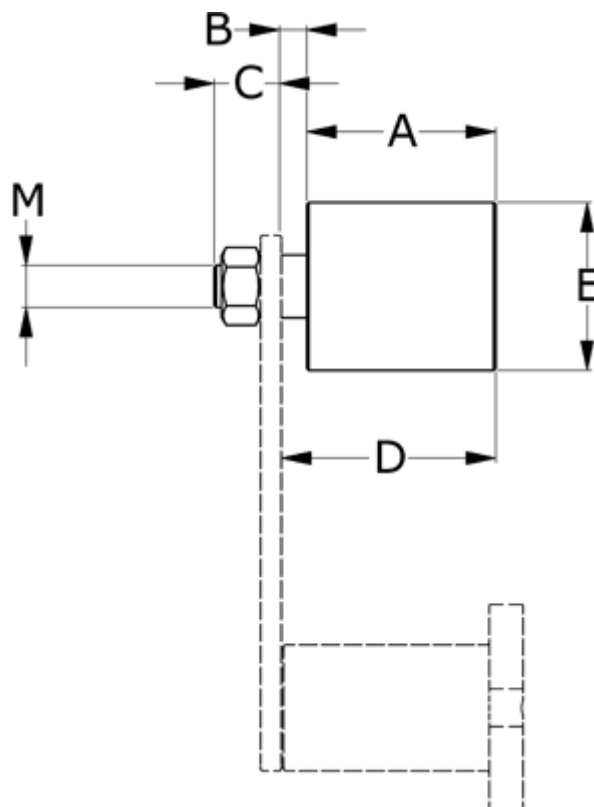

Data Sheet

Article number: 670730

Description: Roller XDA 30, stainless

Measures

A = 37

B = 3

C = 13

D = 40

E = 30

For tightener = PX 10, CE 11, CEZ 11

M = M8